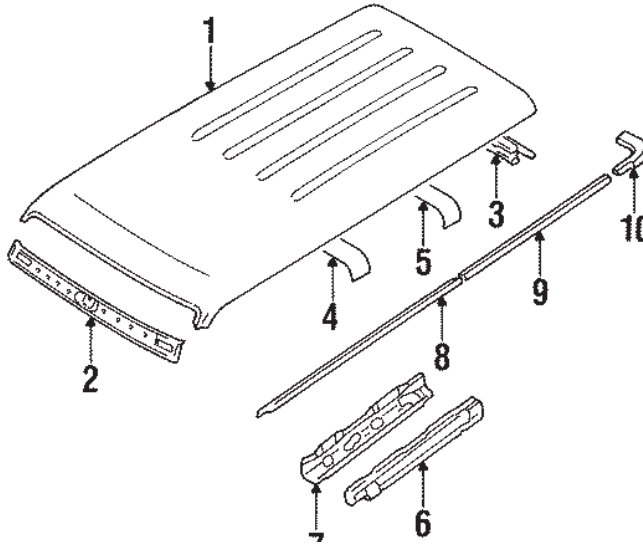

ROOF & COMPONENTS.. For Mitsubishi Montero

MITSUBISHI PARTS SOURCE

8203 White Bluff Rd, Savannah, GA 31406 (912)226-6458 dtroup@savmitsu.com

0

VEHICLE CATEGORY

Home > Mitsubishi > Montero > MB860546 > ROOF & COMPONENTS.

Drip rail. Roof Drip Molding.. Front Right (MB860546)
Montero Parts

ROOF & COMPONENTS.

ADD ALL TO CART

Showing Genuine Parts that fit your: **Mitsubishi Montero**

[Change Vehicle](#)

1	Roof Panel. . w/o sunroof w/o sunroof.	MR208170	\$351.54 \$274.20	1	
1	Roof Panel. . w/sunroof w/sunroof.	MR208171	\$786.00 \$613.08	1	
2	Header panel. Roof Header Panel. . Front; front front.	MR376783	\$140.98 \$114.19	1	
3	Header panel. Roof Header Panel. . Rear; rear rear.	MB860612	\$107.45 \$87.03	1	
3	Header panel. Roof Header Panel. . Rear; rear rear.	MB860630	\$108.10 \$87.56	1	
4	Front bow. Roof Bow. . Front	MB674215	\$64.95 \$52.61	1	
5	Rear bow. Roof Bow. . Rear; w/o sunroof w/o sunroof.	MB674219	\$64.95 \$52.61	1	
5	Rear bow. Roof Bow. . Rear; w/sunroof w/sunroof.	MB860616	\$75.22 \$60.93	1	
6	Outer rail. Roof Side Rail. . Left Outer; w/o sunroof Left. w/o sunroof.	MB860535	\$52.10 \$42.20	1	
6	Outer rail. Roof Side Rail. . Left Outer; w/sunroof Left. w/sunroof.	MB860533	\$60.90 \$49.33	1	
6	Outer rail. Roof Side Rail. . Right Outer; w/o sunroof Right. w/o sunroof.	MB860536	\$52.10 \$42.20	1	