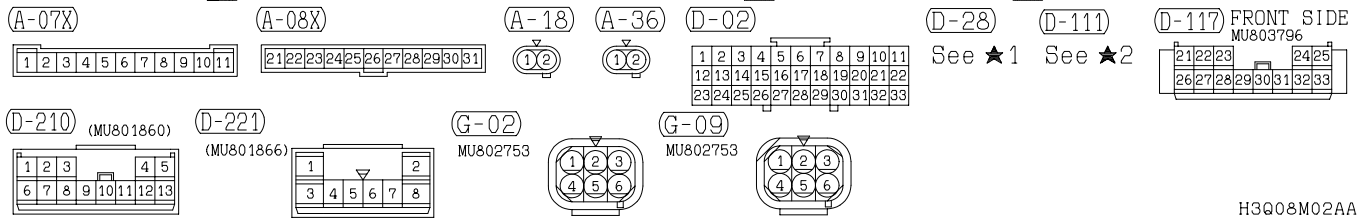

TAILLIGHT, POSITION LIGHT, SIDE MARKER LIGHT, LICENSE PLATE LIGHT AND LIGHTING MONITOR TONE ALARM

M1901016400243

1

H3Q08M02AA