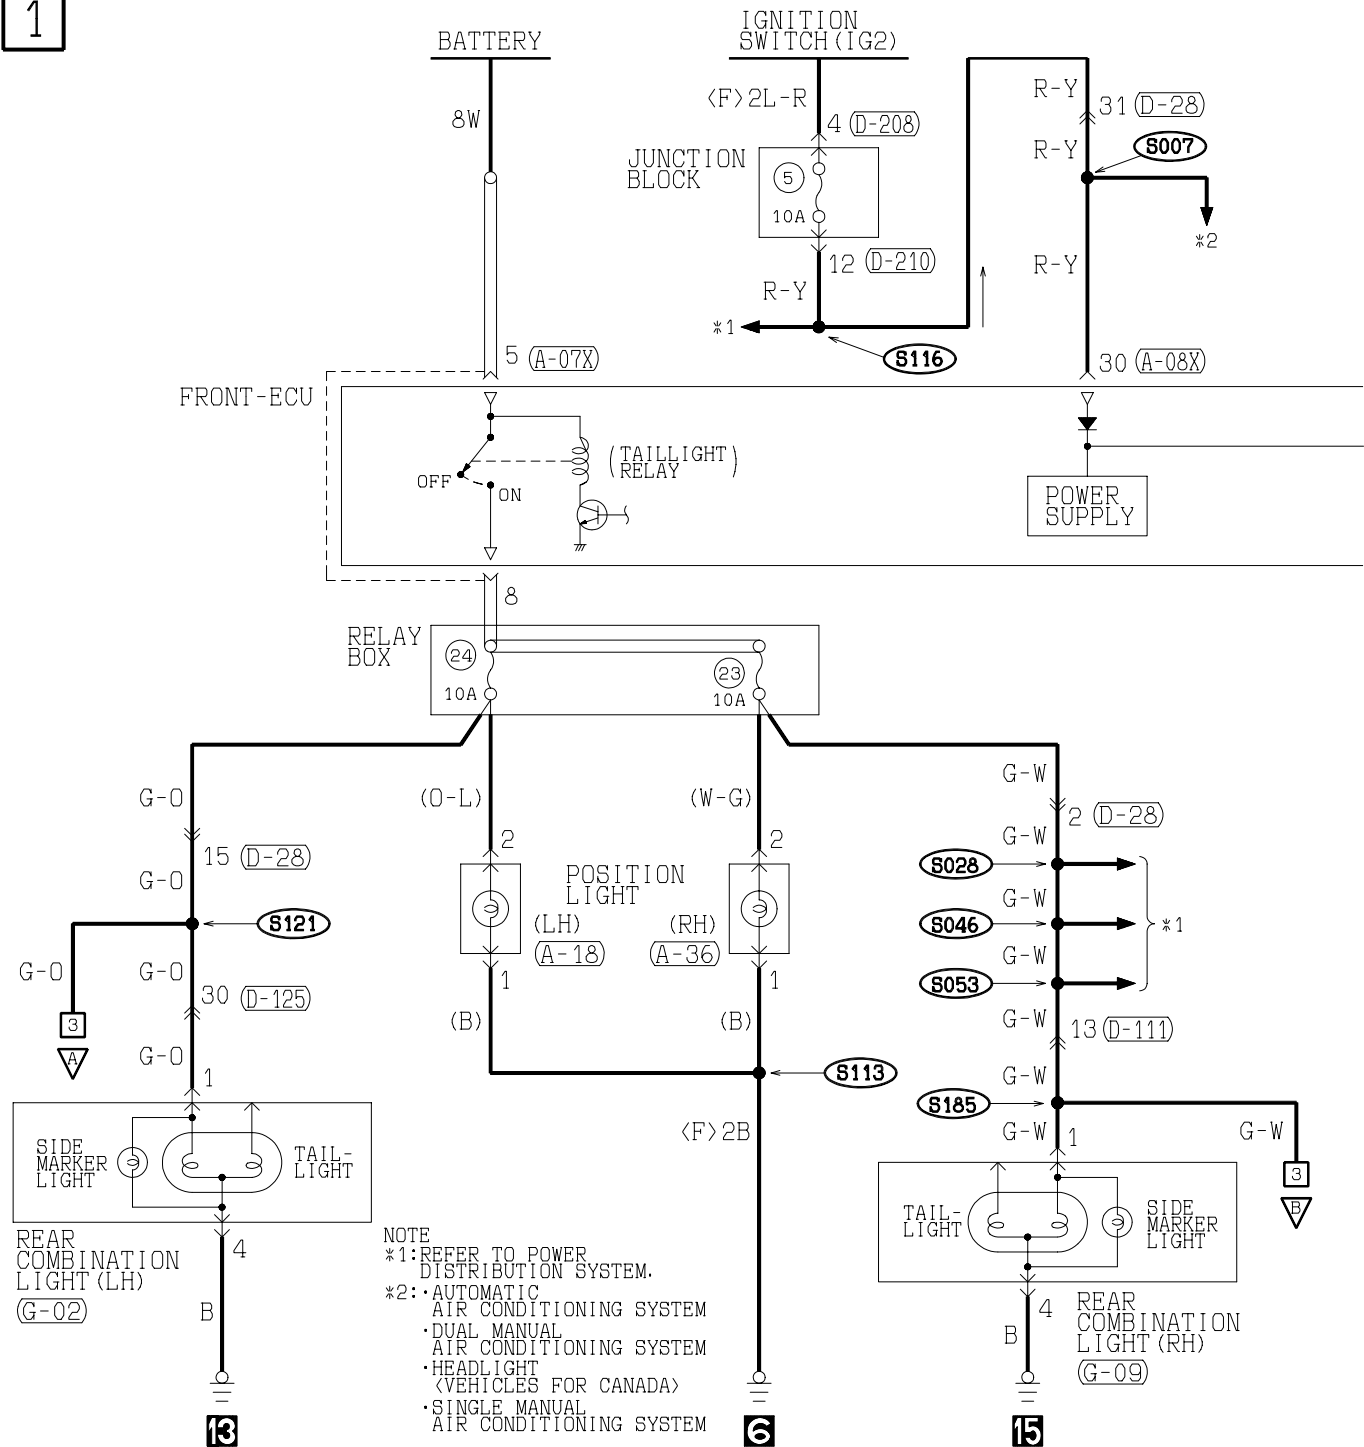

TAILLIGHT, POSITION LIGHT, SIDE MARKER LIGHT, LICENSE PLATE LIGHT AND LIGHTING MONITOR TONE ALARM

M1901016400243

1

H3Q08M02AA