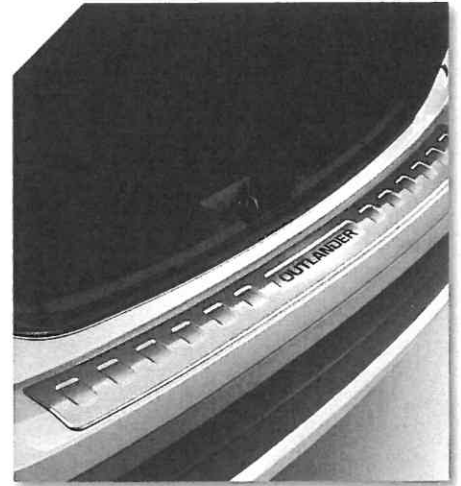

FOG LAMPS, LED
MZ360562EX

AIR DAM, FRONT
MZ576616EX

AIR DAM, REAR
MZ576636EX

AIR DAM, SIDE
MZ576626EX

REAR BUMPER PROTECTION PLATE
MZ574707EX

SIDE WINDOW DEFLECTORS
MZ562905EX

TAILGATE PROTECTOR
MZ536198EX

TOW HITCH
MZ314710