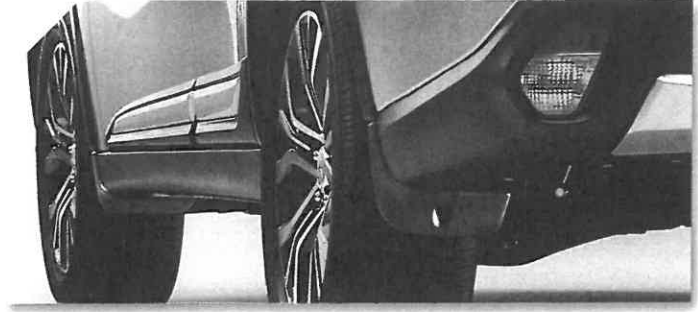

MUGUARDS, FRONT
MZ380689EX

MUDGUARDS, REAR
MZ380697EX

2017 OUTLANDER

MZ360463EX ACCENT PANELS, DOOR SWITCH, PIANO BLACK
MZ360416EX ACCENT PANELS, INTERIOR, BRUSHED SILVER
MZ360415EX ACCENT PANELS, INTERIOR, PIANO BLACK
MZ576616EX AIR DAM, FRONT, METALLIC GREY
MZ576636EX AIR DAM, REAR, METALLIC GREY
MZ576626EX AIR DAM, SIDE, METALLIC GREY
MZ314800 ALLOY FUEL DOOR
MZ360298EX ASH CUP
MZ314658 BODY SIDE MOULDINGS, BLACK X42
MZ314653 BODY SIDE MOULDINGS, BLUE D14
MZ314870 BODY SIDE MOULDINGS, BROWN C06
MZ314654 BODY SIDE MOULDINGS, GREY U17
MZ314656 BODY SIDE MOULDINGS, PEARL WHITE W13
MZ314798 BODY SIDE MOULDINGS, RED P26
MZ314651 BODY SIDE MOULDINGS, SILVER A31
WTECH81BS1 BUMP STEP
THCA0819 CANOE CARRIER
WTECH40647 CARGO LINER - "OUTLANDER"
MZ314736 CARGO MAT
MZ314737 CARGO NET
MZ312848 CARGO ORGANIZER
WTECH8CTK2 CARGOTECH
MZ576227EX CHROME DOOR HANDLE COVERS W/ KOS
MZ576228EX CHROME DOOR HANDLE COVERS W/OUT KOS
MZ569195EX CHROME SIDE MIRROR COVER
MZ607475EX CIGAR LIGHTER
MZ553141EX ENGINE HOOD EMBLEM
MZ360455EX FLOOR GUARD, ALL SEASON
MZ314739 FLOORMATS, ALL WEATHER
MZ314659 FLOORMATS, FABRIC
MZ314813 FLOORMATS, THIRD ROW
MZ360562EX FOG LAMPS, FRONT, LED
MZ380694EX FOG LAMPS, HALOGEN KIT
MZ360413EX FUSE HANDS-FREE LINK SYSTEM™
THCA9028XT HITCH-MOUNTED CARRIER, THULE 9028
THCA9029XT HITCH-MOUNTED CARRIER, THULE 9029
MZ350204 HOOD PROTECTOR, DARK TINT
THCA0835 KAYAK CARRIER, THULE 835PRO
MZ360414EX LED FLOOR ILLUMINATION
MZ360428EX LED SHIFT GATE ILLUMINATION
MZ314669 LICENSE PLATE FRAME - "OUTLANDER"
MZ310203 LOCKING CORES
MZ314738 LUGGAGE TRAY, FOLDING (CARGO TRAY)
MZ380689EX MUDGUARDS, FRONT
MZ380697EX MUDGUARDS, REAR
MZ607646EX PARKING SENSOR, ECU KIT
MZ607614EX PARKING SENSOR, FRONT KIT, BLACK MICA X42
MZ607612EX PARKING SENSOR, FRONT KIT, COOL SILVER METALLIC A31
MZ607615EX PARKING SENSOR, FRONT KIT, COSMIC BLUE MICA D14
MZ607617EX PARKING SENSOR, FRONT KIT, QUARTZ BROWN METALLIC C06