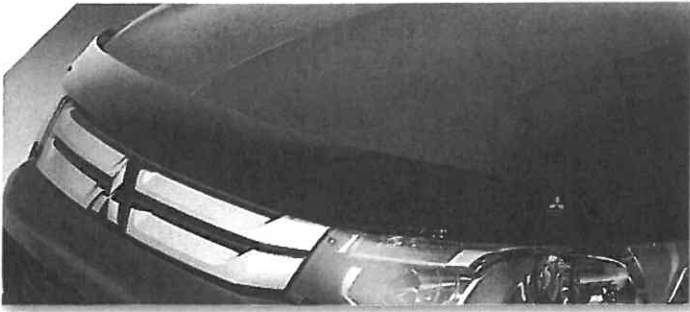

LED SHIFT GATE ILLUMINATION
MZ360428EX

REMOTE ENGINE START KIT
MZ360372EX

FLOOR GUARD, ALL SEASON
MZ360455EX

ROOF RACK KIT, THULE
THCAOUT1

ROOF BOX, THULE FORCE 623
THCA0623

UPRIGHT BIKE CARRIER, THULE 5990E
THCA0599