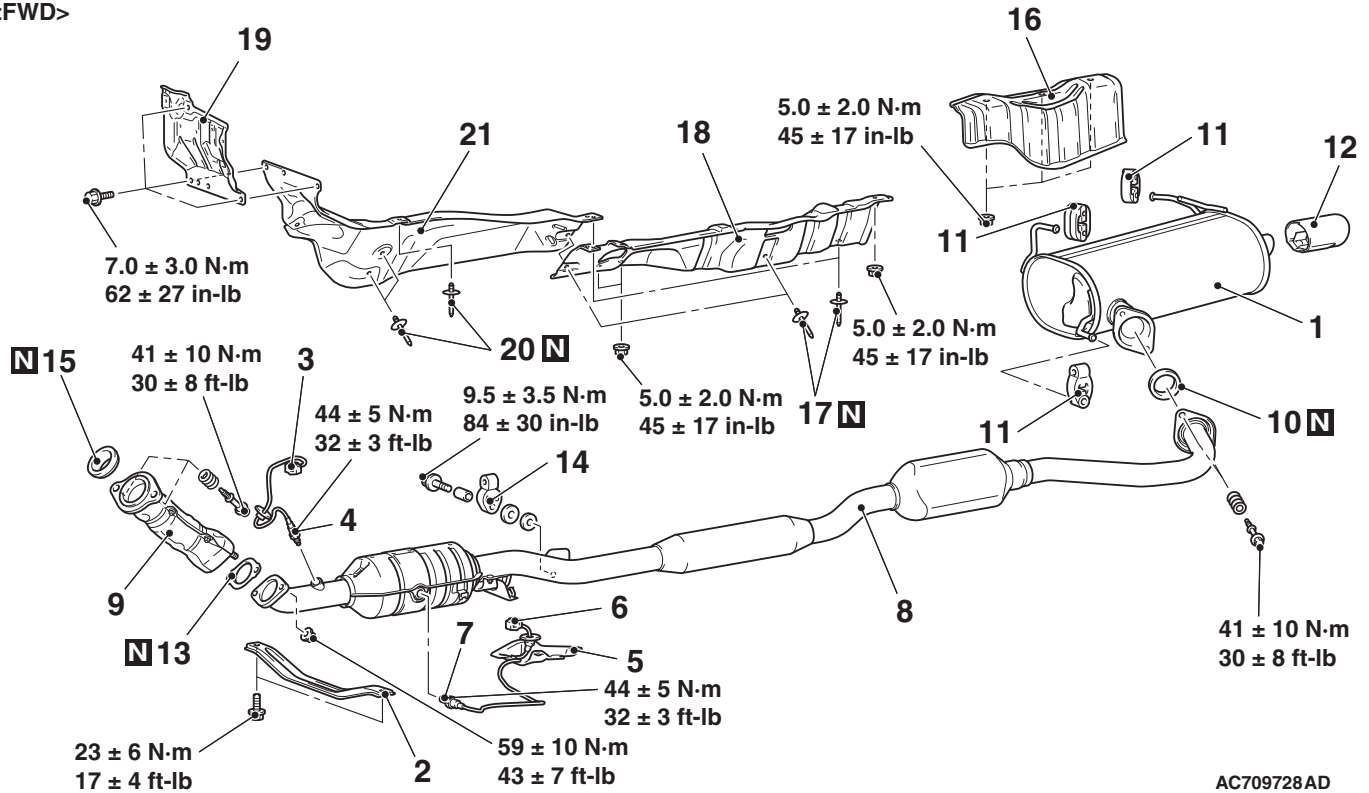

# EXHAUST PIPE AND MAIN MUFFLER

## REMOVAL AND INSTALLATION <2.4L ENGINE>

M1151008703173

<FWD>

AC709728 AD

<AWD>

ACA01458 AC